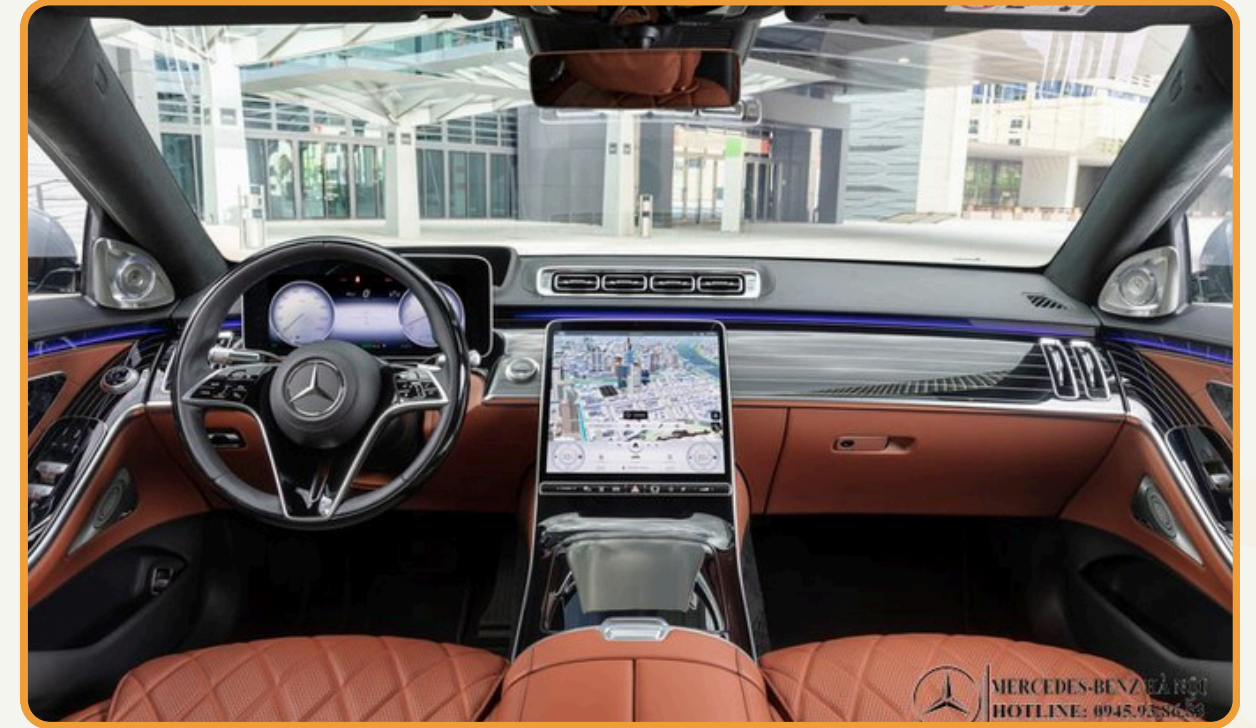

Lexus 570

Chrysler C300 Limo

Dcar Limousine

Solati Limousine

Fuso Limousine

24 Seat Car Limousine

Thaco Town 35 Seat Car

Universe 45 Seat Car

Mercedes S500

auroratravel.asia

The Locals Know Best

Mercedes S500

INFO	DESCRIPTION
Vehicle type	Luxury SUV
Model	Mercedes S500
No. of seat	5 seats (include seats for driver and driver's assistant)
Recommend no. of clients	From 2 to 3 clients
Air Con./ Jet Ventilators	Air conditioner
Facilities included	Interior lighting and audio system
Equipment	VCD, amply, micro, curtain, seat belt
Number of doors	4 doors
Luggage capacity	About 3 big size suitcases

Available in North, Center, and South of VIETNAM

THACO - TOWN

auroratravel.asia

THACO - TOWN

INFO	DESCRIPTION
Vehicle type	Coach
Model	Thaco Town; Thaco; Universe
No. of seat	45 seats (include seats for driver and driver's assistant)
Recommend no. of clients	35 seats (include driver's seat)
Air Con./ Jet Ventilators	Air conditioner
Facilities included	Reclining seat rows
Equipment	VCD, amply, micro, curtain, seat belt, Wi-Fi
Number of doors	1 front door
Luggage capacity	About 20 big size suitcases (Universe 28-32 suitcases)