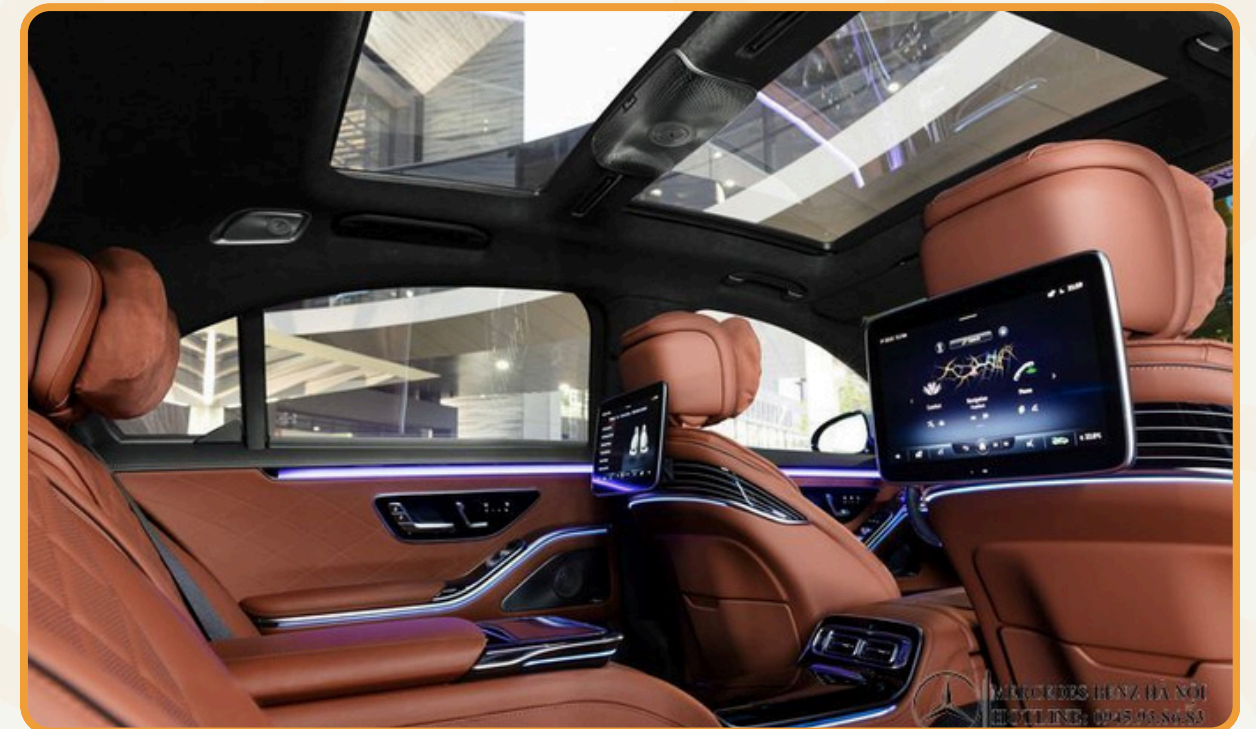

Mercedes S500

auroratravel.asia

The Locals Know Best

Mercedes S500

INFO	DESCRIPTION
Vehicle type	Luxury SUV
Model	Mercedes S500
No. of seat	5 seats (include seats for driver and driver's assistant)
Recommend no. of clients	From 2 to 3 clients
Air Con./ Jet Ventilators	Air conditioner
Facilities included	Interior lighting and audio system
Equipment	VCD, amply, micro, curtain, seat belt
Number of doors	4 doors
Luggage capacity	About 3 big size suitcases